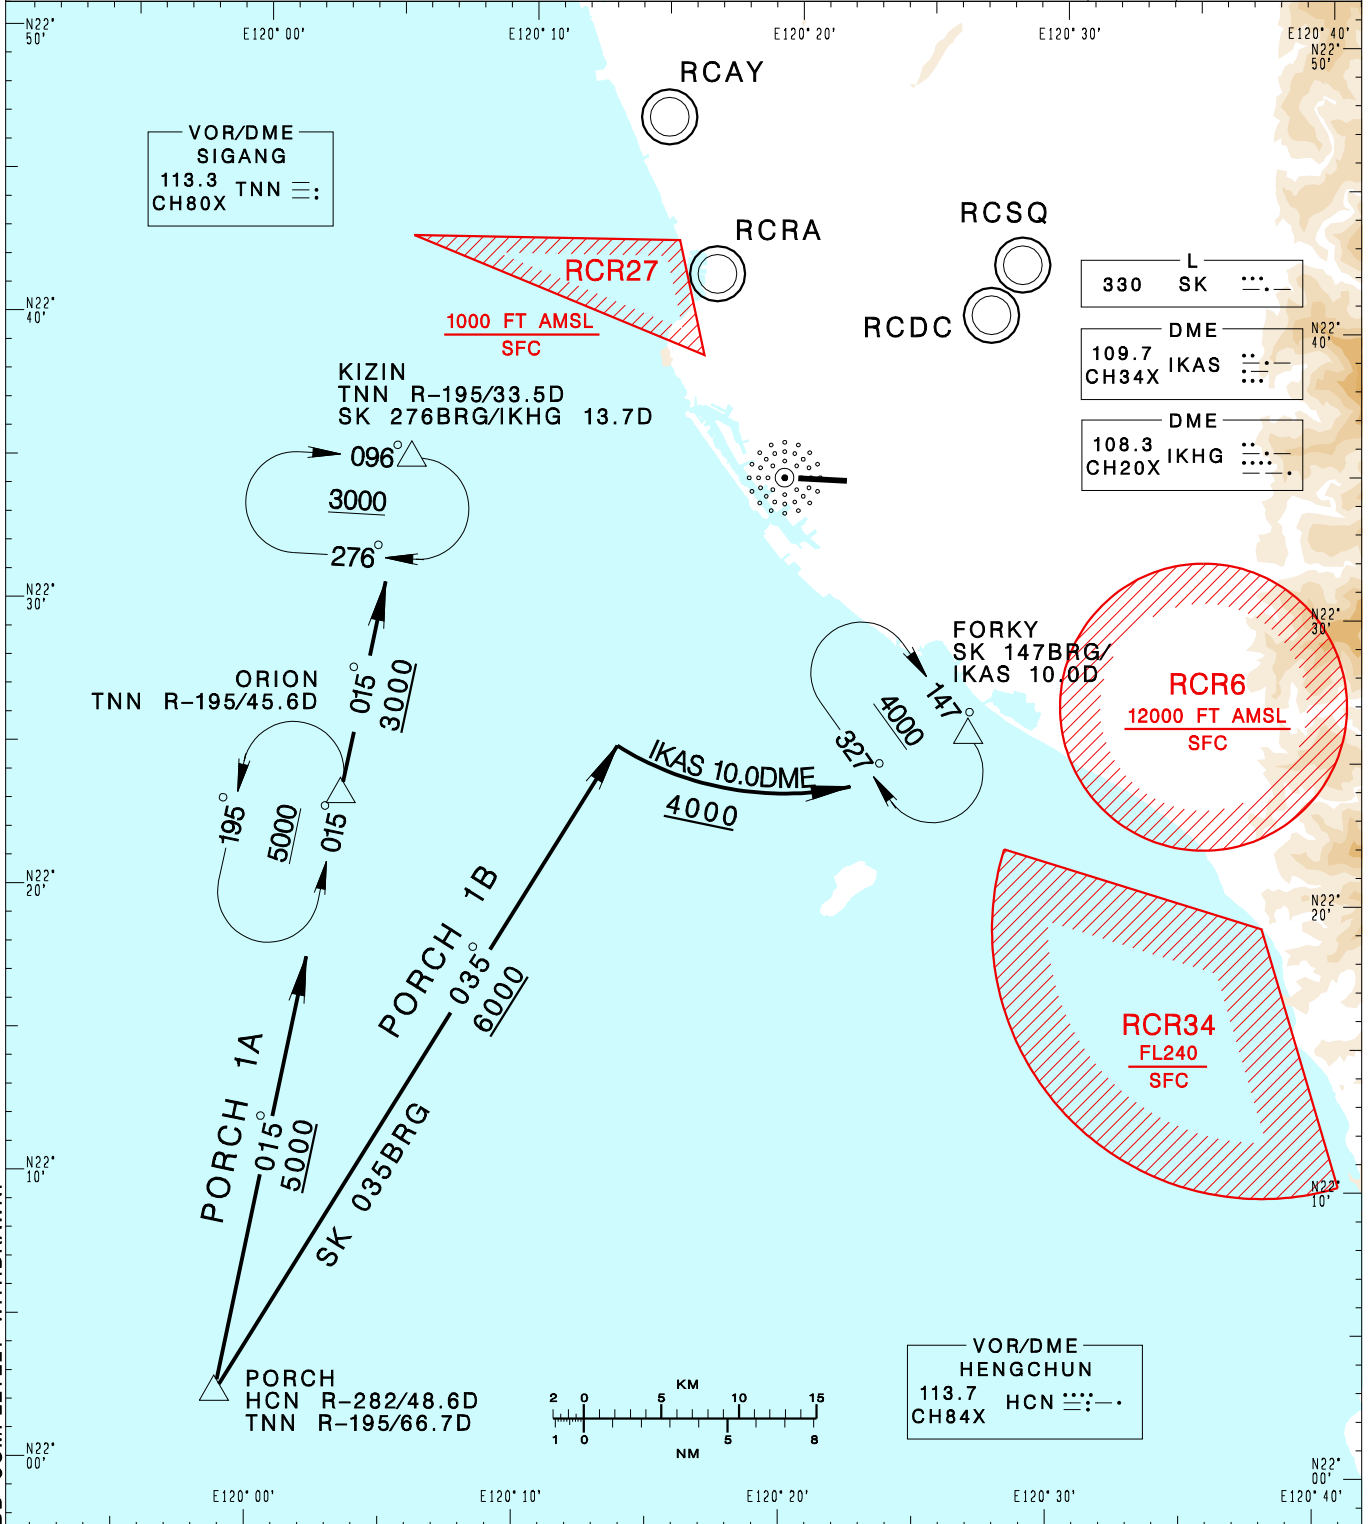

**高雄國際機場**  
KAOHSIUNG INTL AD

**RCKH STAR**  
PORCH 1A(RWY09)  
PORCH 1B(RWY27)

TAIPEI ACC 127.9 129.1	KAOHSIUNG APP 124.7 125.7	ATIS 127.8	<p>MSA SK 25NM</p>	
Apt Elev: 32'		Trans Level: FL130		Trans Alt: 11,000'
BEARINGS ARE MAGNETIC; DISTANCES ARE NAUTICAL MILES; ELEVATIONS, HEIGHTS IN FEET				

**PORCH ONE ALFA ARRIVAL**  
Depart PORCH, track TNN R-195 to KIZIN.

**PORCH ONE BRAVO ARRIVAL**  
Depart PORCH, track SK 035BRG to join IKAS 10.0 DME arc to FORKY.